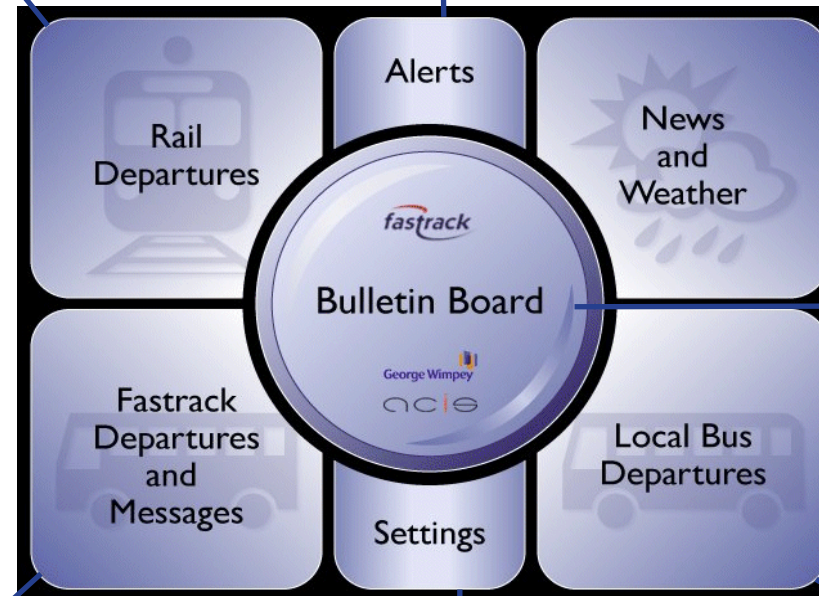

## Departures

Real time bus departure information from your nearest Fastrack bus stop.

## Messages

Receive latest messages relating to the Fastrack service.

## Settings

Soon to be implemented.

## Local bus departures

Real time bus departure information from local bus stops surrounding The Bridge.